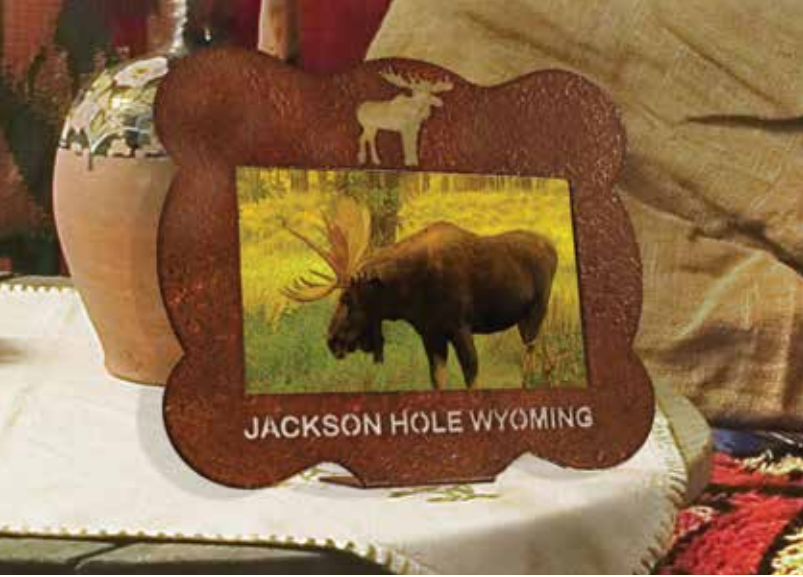

THEMED PICTURE FRAMES