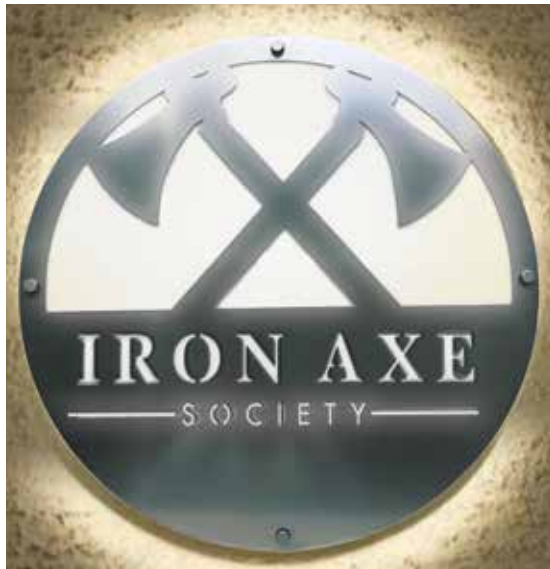

ILLUMINATED SIGNS

Where applicable, add a light source to your sign for added attraction.
Contact our team for a consultation on which type of lighting may be best for your project.

**LASER CUT METAL SIGNS
WITH AN ACRYLIC BACK**

Examples of Logos. Letters, Laser Cut through
a Steel Sheet with an Acrylic Backer Added
and LED Lighting. 24"x24" Circle