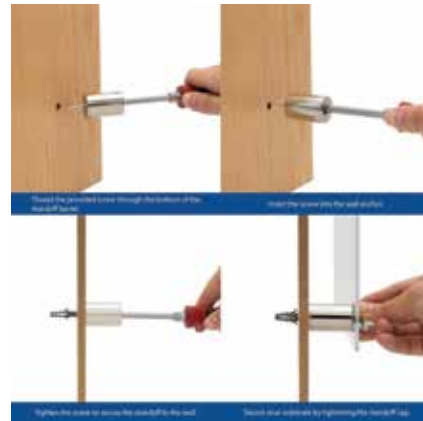

- This standoff features 2-piece construction and is easily installed or mounted with a hand drill.
- Fits panels Up to 1/2" thick.
- Standoff features rubber inserts that prevent damage or breaking from over torquing. #6 flat head screws and wall anchors are included for easy install.
- Manufactured from 202 grade stainless steel that offers some corrosion resistance.