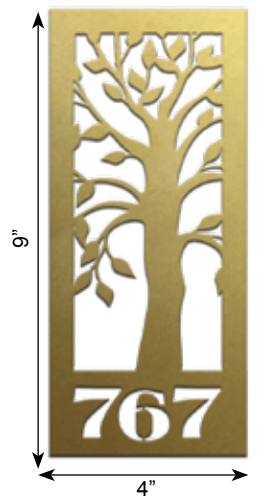

LC-SSN-FO-9X4R-SGD