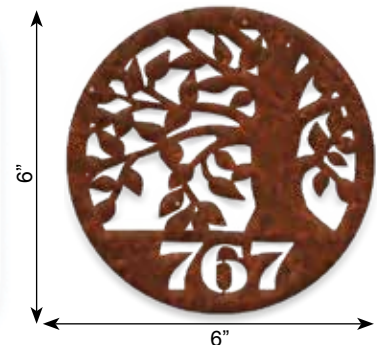

LC-SSN-FO-6D-RST