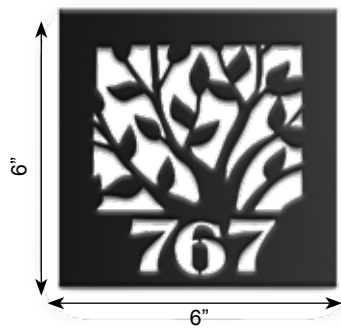

LC-SSN-FO-6SQ-MBK