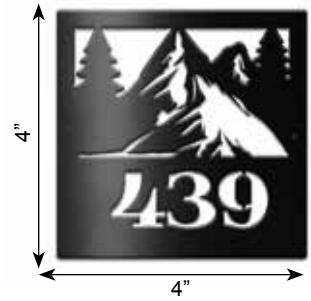

LC-SSN-LG-200-MBK