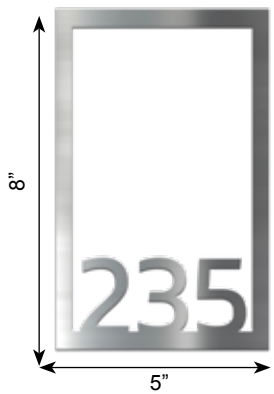

LC-SSN-AU-8X5R-SVPC