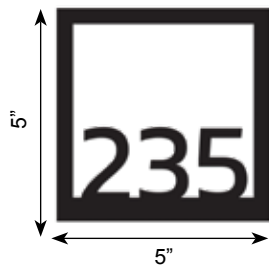

LC-SSN-AU-5SQ-MBK

AURA (AU)