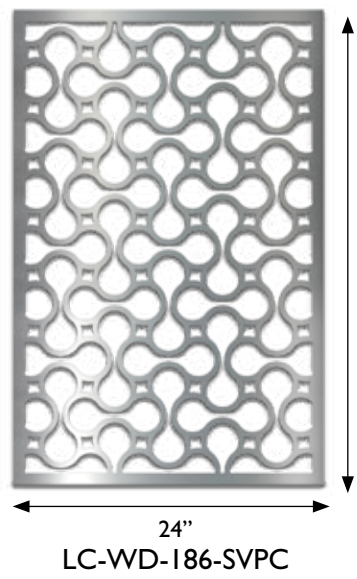

N E B U L O U S

30"
LC-WD-175-MBK

20"
LC-WD-174-TBL

12"
LC-WD-173-SVPC

T H R E E S O M E

O U T S I D E T H E B O X

F I E L D S

B U C K

48"
LC-WD-615-RST

30"
LC-WD-614-CHAR

15"
LC-WD-613-MBK

C A S A N O V A

T U S K

H O W L

30"
LC-WD-619X-RST

24"
LC-WD-618X-SVPC

T U B U L A R

N A U T I C A L

24"
LC-WD-541-TBL

20"
LC-WD-540-MBK

12"
LC-WD-539-TBL

S P R I G

A P R I L

36"
LC-WD-438-SVPC