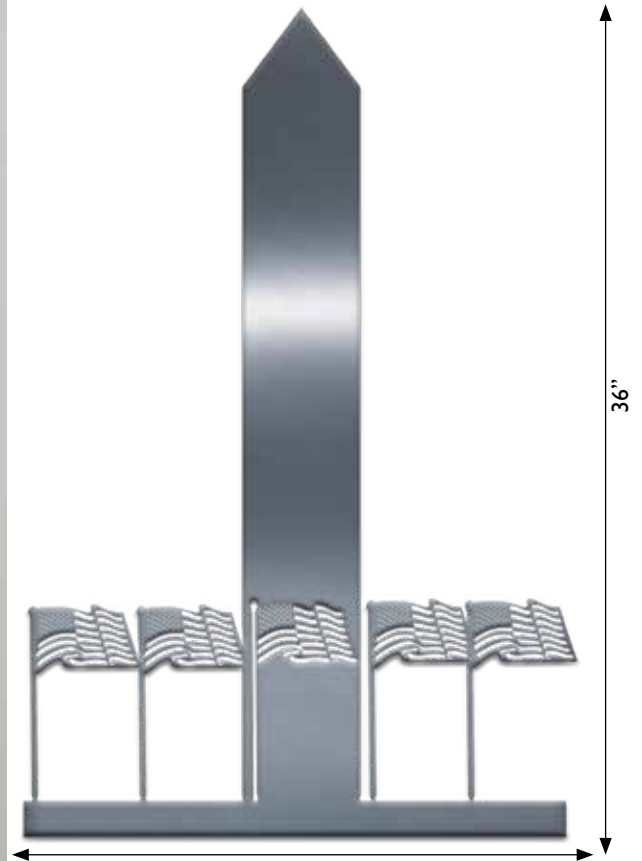

LC-WD-702-SVPC

15"
LC-WD-709-MBK

10"
LC-WD-708-TBL

STATUE OF LIBERTY

WASHINGTON MONUMENT

24"
LC-WD-711-SVPC

16"
LC-WD-710-MBK

CAPITOL BUILDING