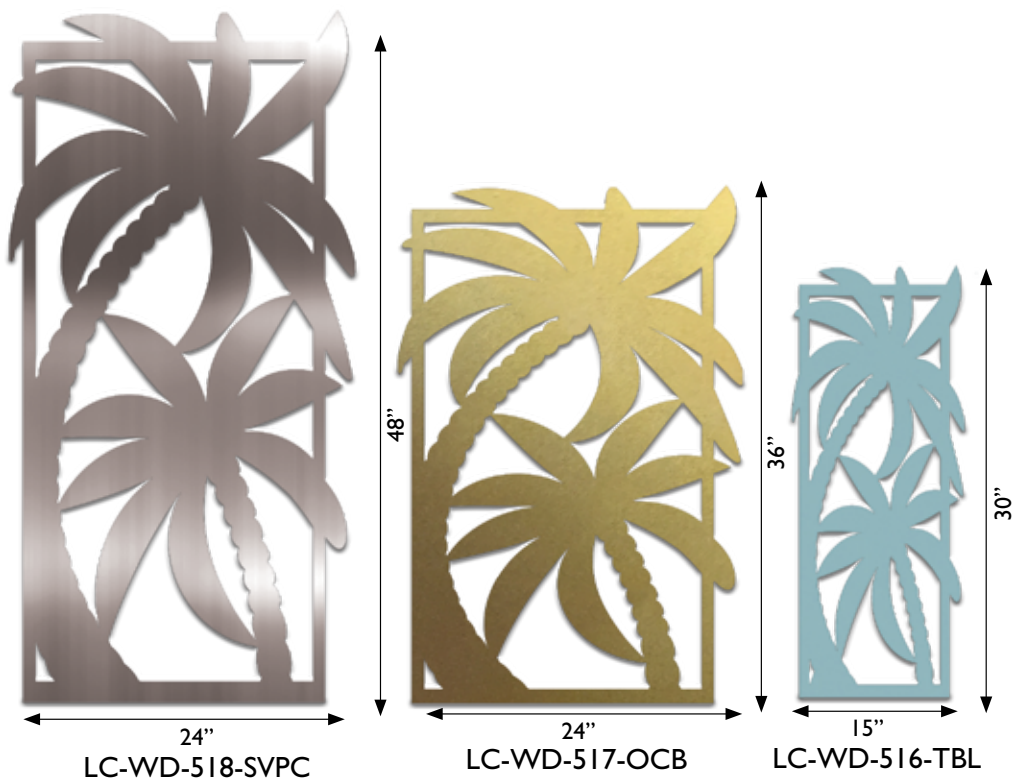

36"
LC-WD-429-MBK

24"
LC-WD-428-CHAR

15"
LC-WD-427-RST

48"

36"

30"

P A L M S

B E A R W O O D S

30" 48"
LC-WD-607-RST

24" 36"
LC-WD-606-MBK

15" 30"
LC-WD-605-CHAR

T R A V E L E R

24"
LC-WD-140-SVPC

12"
LC-WD-139-RST

15"
LC-WD-138-CHAR

TROPICAL LEAVES