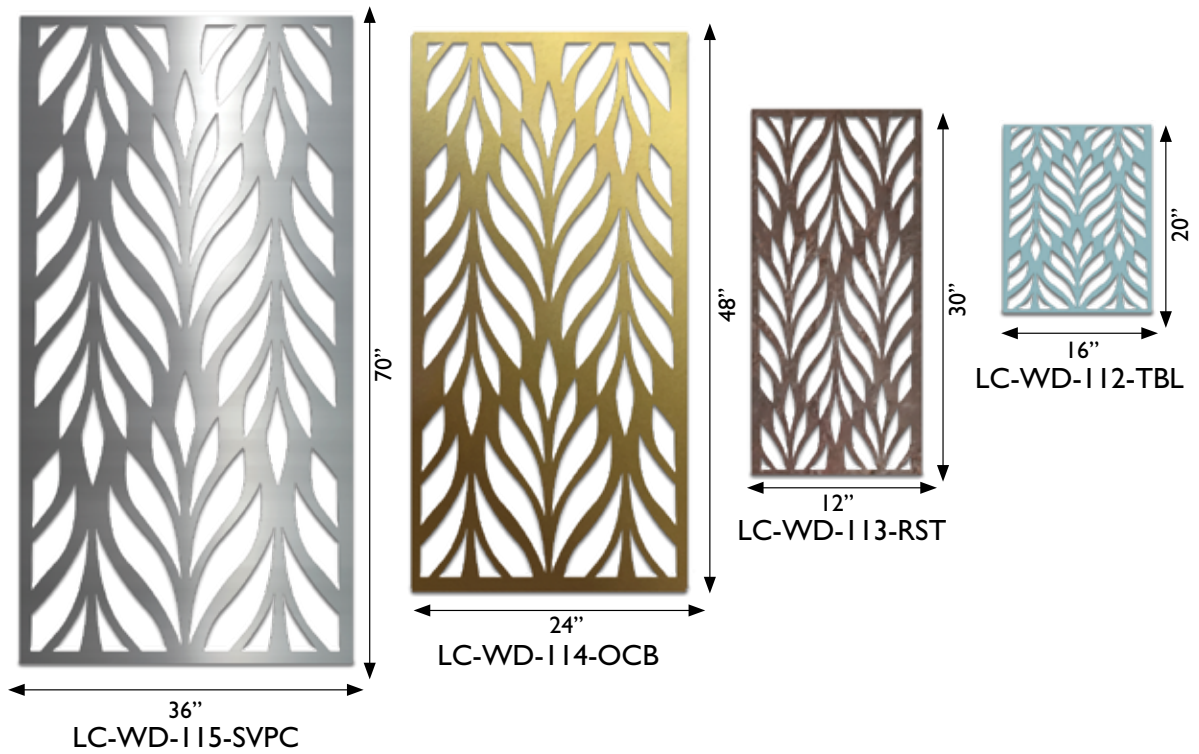

F R O L I C

F I C U S

36"
LC-WD-408-MBK

24"
LC-WD-407-SVPC

15"
LC-WD-406-OCB

C H A P A R R A L

P I N N A T E

S C H O O L E D

B I R C H

30"
LC-WD-411-SVPC

20"
LC-WD-410-MBK

14"
LC-WD-409-MBK

DECIDUOUS

24"
LC-WD-414-MBK

24"
LC-WD-413-CHAR

12"
LC-WD-412-OCB